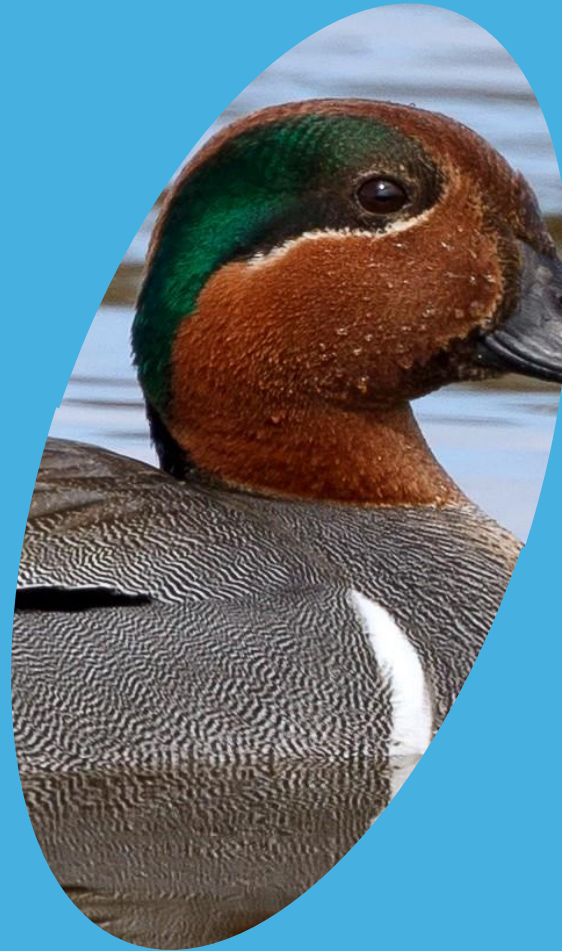

Fall Bird Quiz

Sample

Green-winged Teal

18 Kentucky Birds

Snow Goose

Yellow-breasted Chat

Scarlet Tanager

Rusty Blackbird

Rock Pigeon

Least Tern

A photograph of an Orange-crowned Warbler perched on a branch. The bird is shown in profile, facing right. It has a yellowish-green body with a distinct yellow patch above the eye. The wings and tail show darker, olive-green tones. The bird is perched on a light-colored, textured branch. The background is a soft, out-of-focus green and brown.